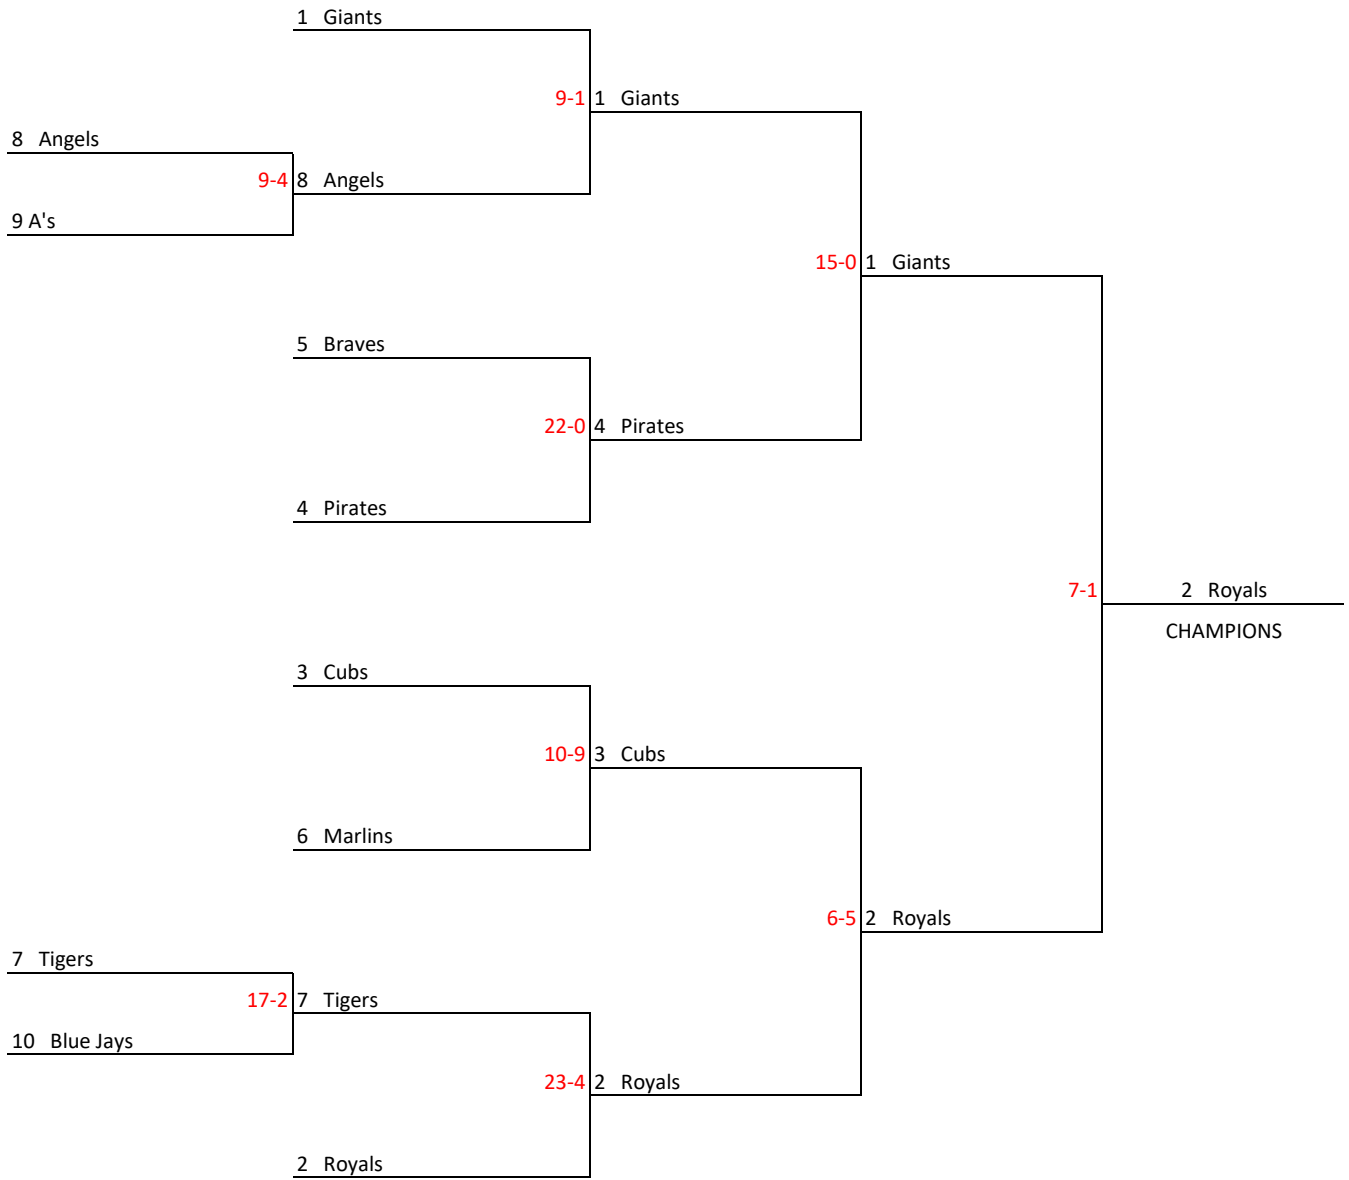

Coach Pitch/Machine Pitch Minor Tournament

All games are on Miracle Field unless otherwise noted. Coin flip will determine which team is the home team.

Coach Pitch Major Tournament

All games are on Field 3 unless otherwise noted. Better seeded team is the home team.

Kid Pitch Minor Tournament

All games are on Field 2 unless otherwise noted. Better seeded team is the home team.

Kid Pitch Major Tournament

All games are on Field 1 unless otherwise noted. Better seeded team is the home team.

Senior Tournament

All games are on Field 5. Better seeded team is the home team.