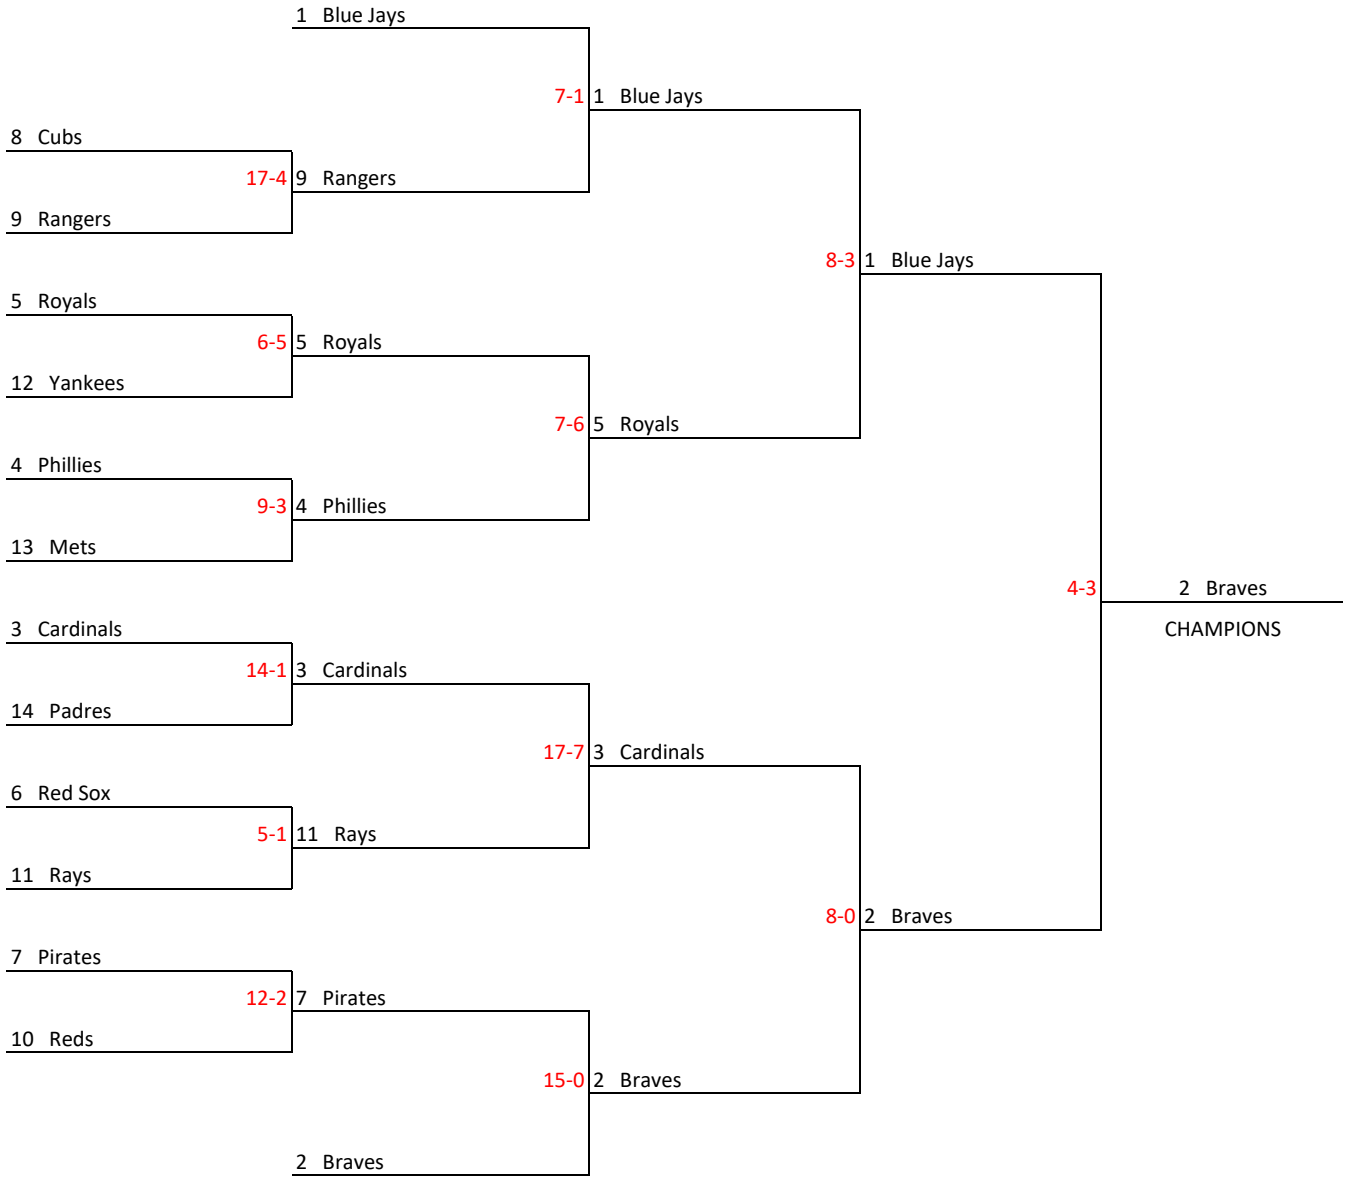

Coach Pitch/Machine Pitch Minor Tournament

All games are on Miracle Field unless otherwise noted. Coin flip will determine which team is the home team.

Coach Pitch Major Tournament

All games are on Field 3 unless otherwise noted. Better seeded team is the home team.

Kid Pitch Minor Tournament

All games are on Field 2 unless otherwise noted. Better seeded team is the home team.

Kid Pitch Major Tournament

All games are on Field 1 unless otherwise noted. Better seeded team is the home team.

Senior Tournament

All games are on Field 5. Better seeded team is the home team.