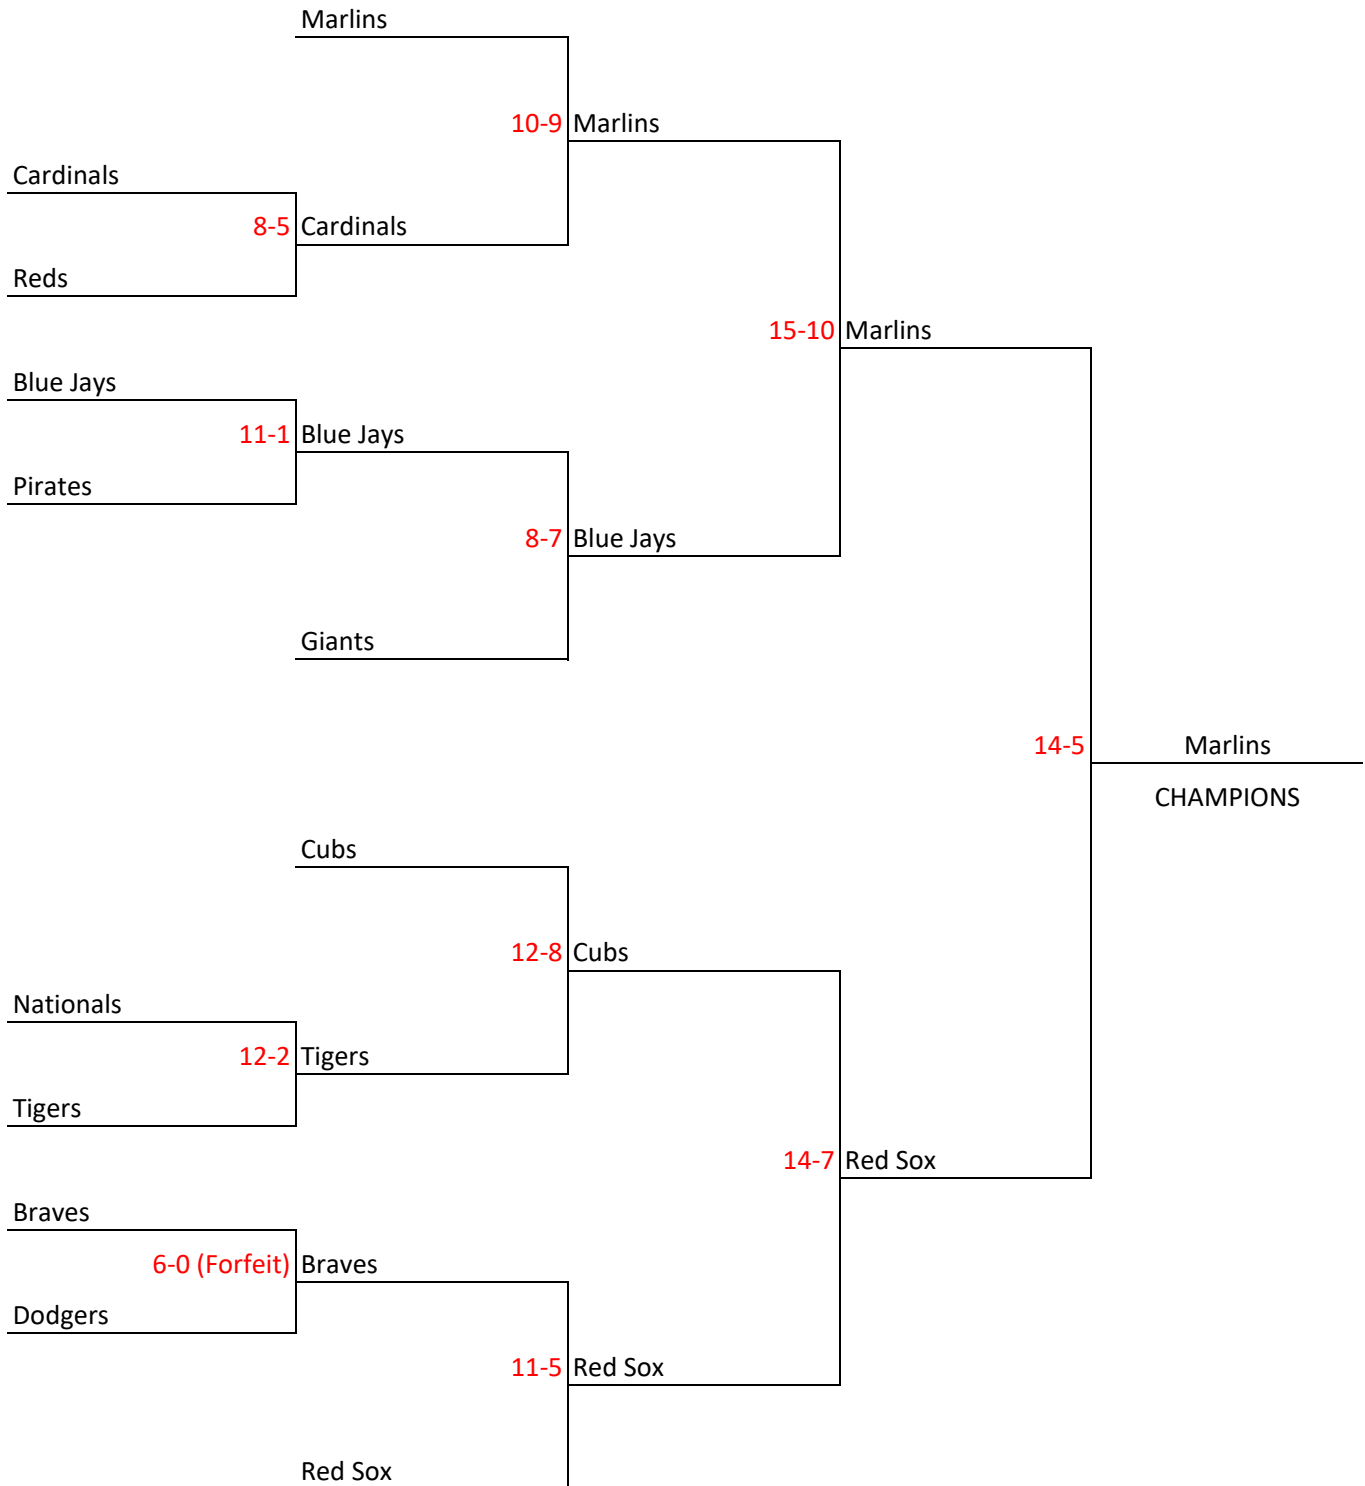

Coach Pitch/Machine Pitch Minor Tournament

All games are on Miracle Field unless otherwise noted. Coin flip will determine which team is the home team.

Coach Pitch Major Tournament

All games are on Field 3 unless otherwise noted. Better seeded team is the home team.

Kid Pitch Minor Tournament

All games are on Field 2 unless otherwise noted. Better seeded team is the home team.

Kid Pitch Major Tournament

All games are on Field 1 unless otherwise noted. Better seeded team is the home team.

Senior Tournament

All games are on Field 5. Better seeded team is the home team.