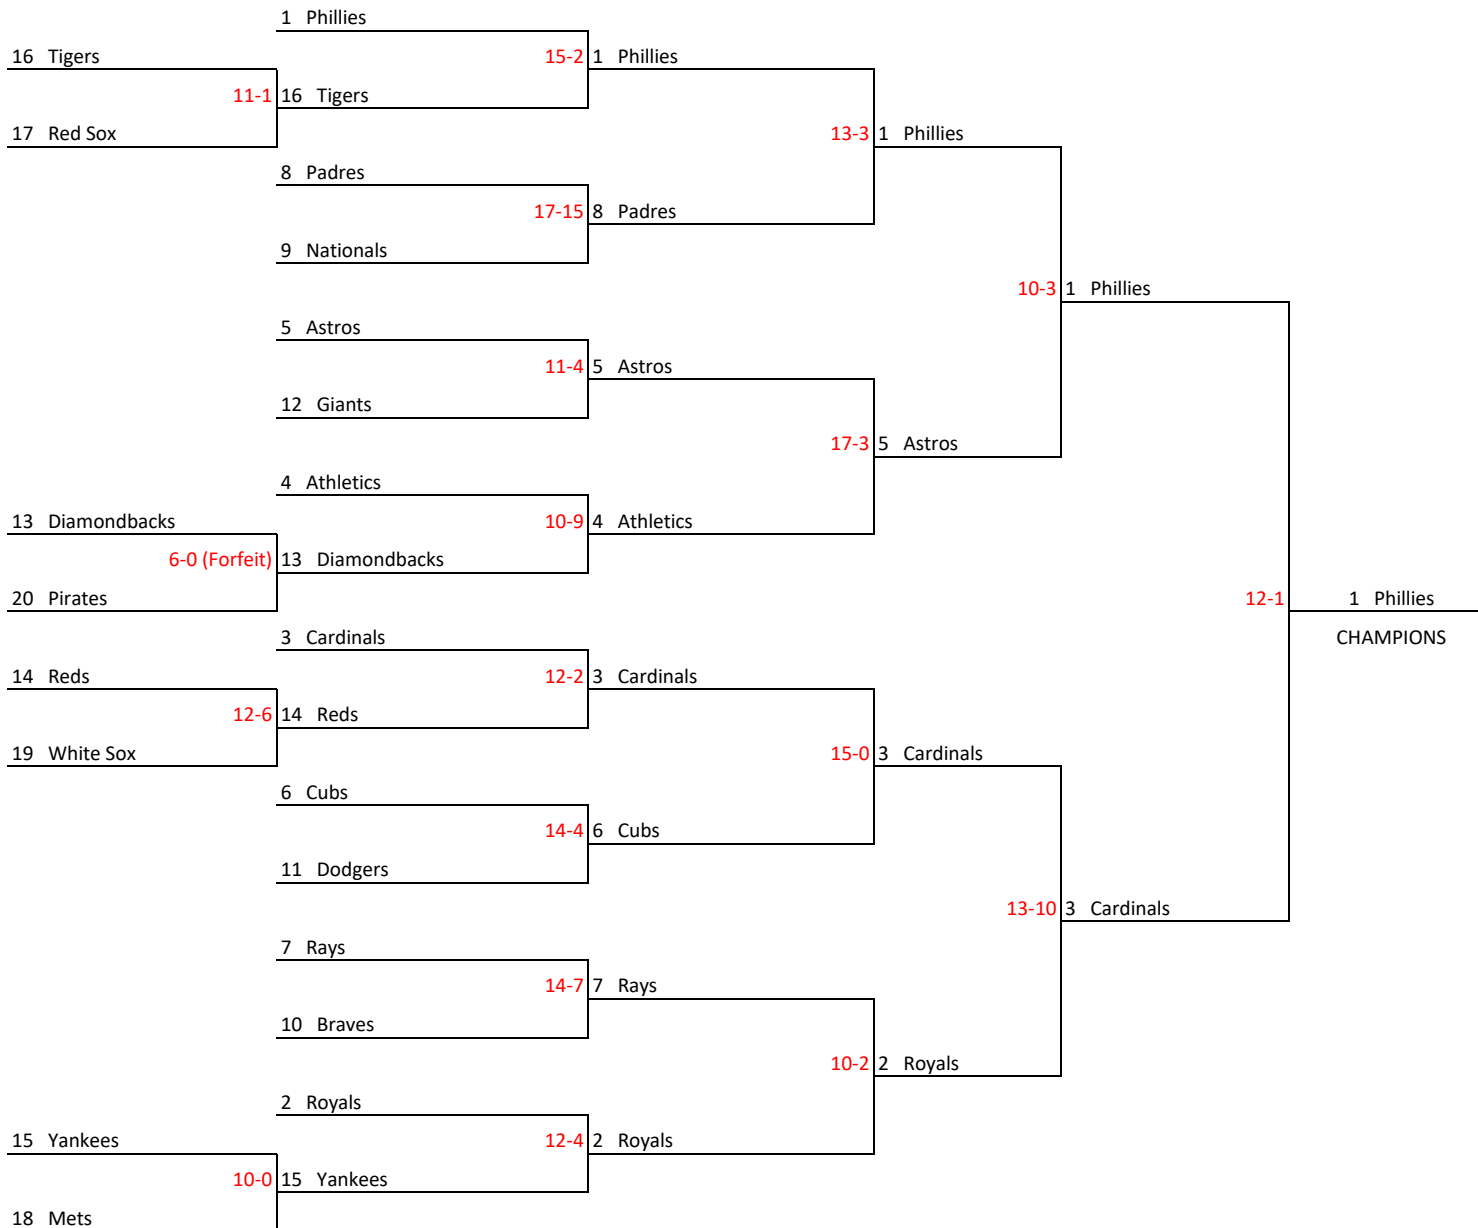

Coach Pitch/Machine Pitch Minor Tournament

All games are on Miracle Field unless otherwise noted. Coin flip will determine which team is the home team.

Coach Pitch Major Tournament

All games are on Field 3 unless otherwise noted. Better seeded team is the home team.

Kid Pitch Minor Tournament

All games are on Field 2 unless otherwise noted. Better seeded team is the home team.

Kid Pitch Major Tournament

All games are on Field 1 unless otherwise noted. Better seeded team is the home team.

Senior Tournament

All games are on Field 5. Better seeded team is the home team.